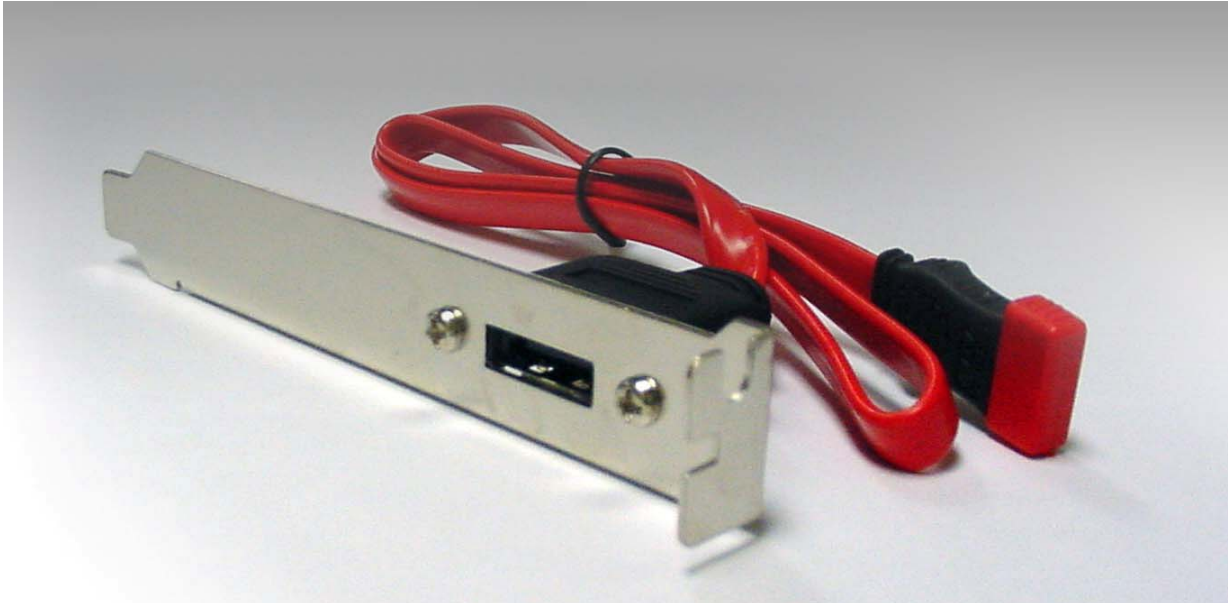

# Cable-ESATAP

**Cable-ESATAP** is the solution for connecting the latest eSATA storage devices. Build in SATA connector and provide one external SATA port. This cable perfect fits in any PCI slot.

- 1 x 7pin SATA Connector (Male)
- 1 x eSATA port with slot plate (Female)
- Length: 20 inches long