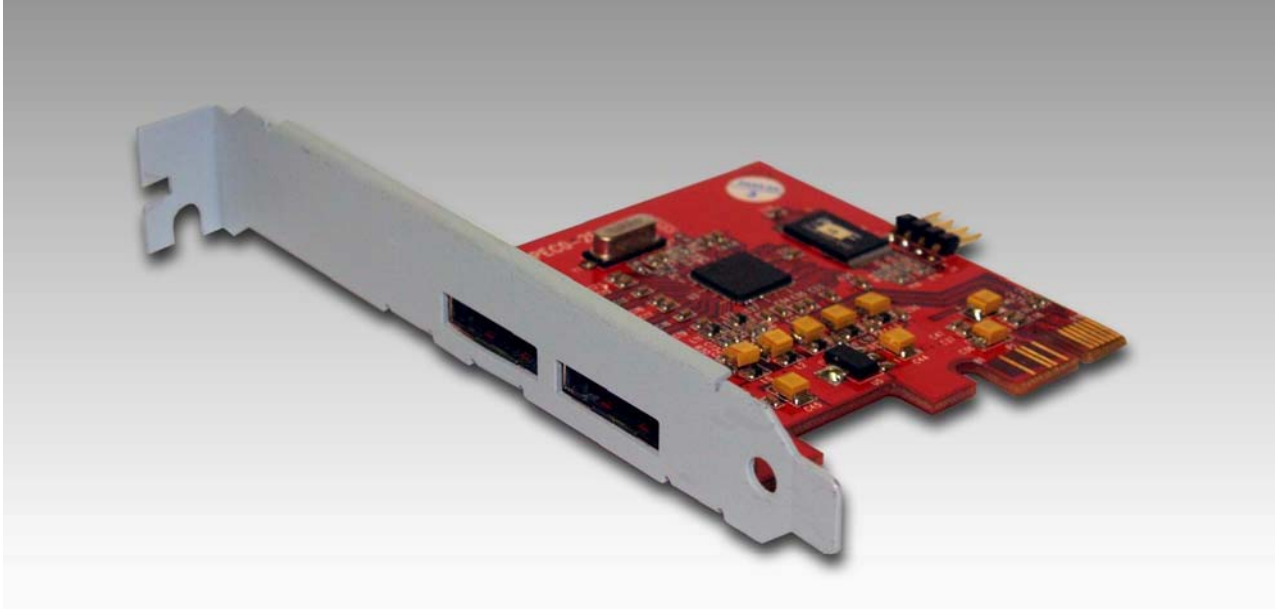

SNT-PCIX CARD

PCIX CARD is eSATA PCIE adaptor card which allows user to have additional eSATA port to the system. This card is designed for ESATA350SESR, supports 5 RAID function with ultra fast transfer speed.

Specification:

- Plug & Play
- Compatible with most O.S. such as Linux, Mac and Windows 2000, 2003, XP, Vista.
- Supports RAID 0, 1, 0+1, 5, and 10
- Data Transfer Rate Up to 6G

Compatible with:

ESATA350SESR