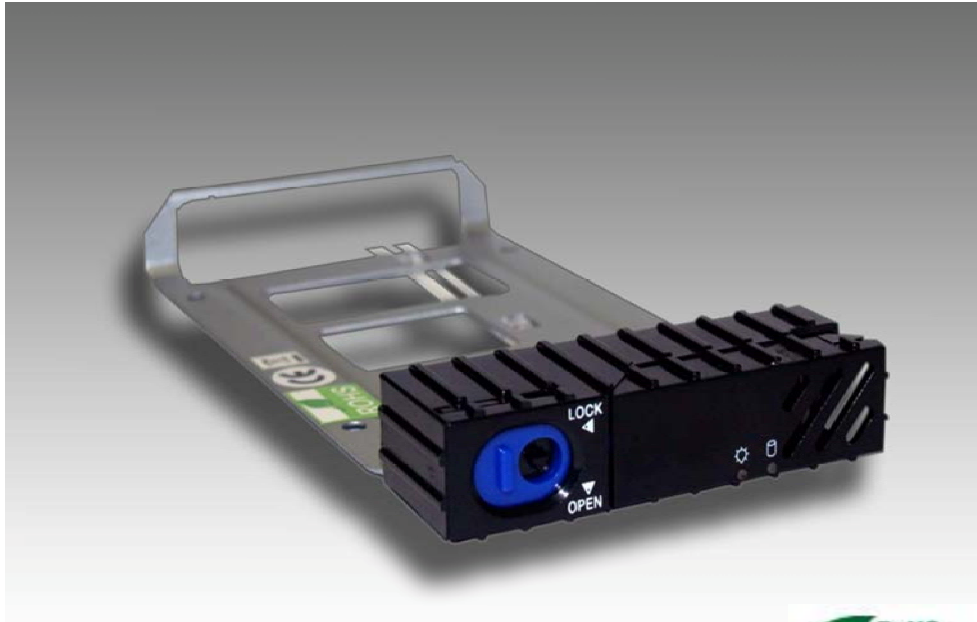

SA1842TRAYB

SA1842TRAYB designed to hold 2.5" External hard drive. It is the only tray compatible with SNT products such as SNT-ESATA1822UESR, SNT-SATA1842B and SNT-SATA1842C. One package contains two key locks and four screws.